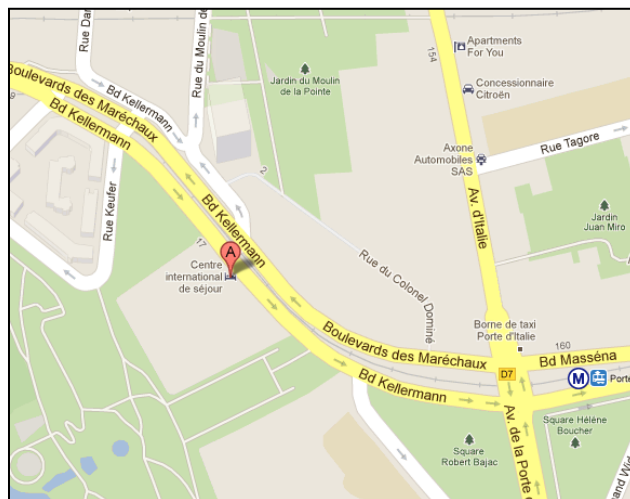

Résidence CISP Kellermann
17 Boulevard Kellermann
75013 Paris
Tel.: +33 (0) 1 44 16 37 38
Metro : Porte d'Italie (line 7)

Emergency Contact Numbers

CISP Kellermann: +33 (0) 1 44 16 37 38

ACCORD: +33 (0) 6 73 58 31 68

The CISP Kellermann residence is located in the south of Paris, near the Parc des Expositions, about 35 minutes from the school by metro. Rooms are complete with shower and private WC, and sheets and bath towels are provided. Further amenities within the residence include a self-service restaurant and cafeteria, and private parking is available upon request. No internet access in the rooms.

Reception Opening Hours

Daily from 06:30 to 01:30

Arrival Procedure

Please provide your reservation number and proof of identity on arrival, and your room key will be issued by a member of the CISP team. Please notify the centre if you know you will be arriving later than 1:30 am...!

Out of Hours Contact Number: +33 (0) 1 44 16 37 38

How to get to ACCORD School

Take the metro line 7 at Porte d'Italie towards La Courneuve and alight at Opera. Then take the metro line 8 towards Créteil-Préfecture and get off at Grands-Boulevards. Take the exit n°6 marked Rue Rougemont, you're in front of the school.

ACCORD, 14 Boulevard Poissonnière, 75009 PARIS
Metro : Grands Boulevards

Tel : +33 (0) 1 55 33 52 33 Fax : + 33 (0) 1 55 33 52 34

Have a lovely stay in Paris from all at ACCORD School!