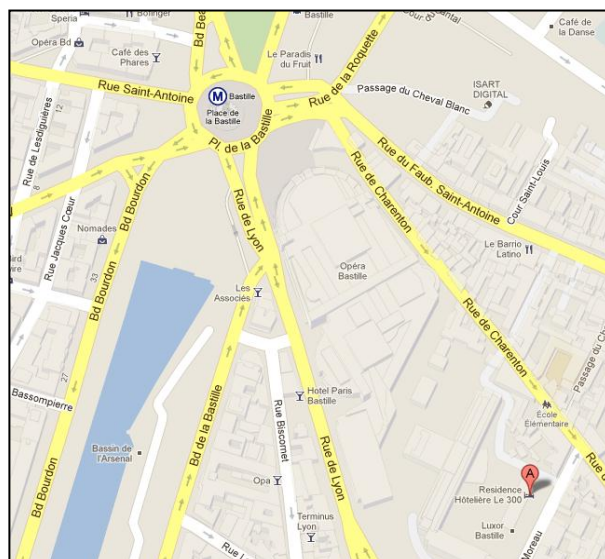

Adagio Access Paris Bastille Residence

11 Rue Moreau

75012 Paris

Tel.: +33 (0) 1 43 42 27 62

Metro : Bastille (line 8)

Emergency Contact Numbers

Paris Bastille: +33 (0) 1 43 42 27 62

ACCORD: +33 (0) 6 73 58 31 68

Just a stone's throw away from the Place de la Bastille, the residence Paris Bastille is a small, charming Parisian hotel residence offering quiet and bright studio flats from 18sqm to 30sqm, with double or twin beds, and high quality services. Ideally situated in the heart of Paris, the residence is only a few minutes' walk from the Saint-Martin Canal, in an area which is renowned for its opera, boutiques, and artisan studios. Whether you're staying for a few nights or a few weeks, you'll definitely feel at home in these completely furnished and fitted studio flats.

Bed linen and towels supplied. WIFI available.

Reception Opening Hours

24 hours a day, all year round

Keys will be issued from 14:00 on the day of arrival, and must be returned by 10:30 on the day of departure.

How to get to ACCORD School

Turn left out of the residence onto Rue Moreau, and left again onto Rue de Charenton. Continue for around 500 meters to Bastille metro station. Take line 8 towards Balard, get off at Grands Boulevards and take the Rue Rougemont exit (exit n°6), you are in front of the school.

ACCORD, 14, Boulevard Poissonnière, 75009 PARIS

Metro : Grands Boulevards

Tel : +33 (0) 1 55 33 52 33 Fax : + 33 (0) 1 55 33 52 34

Have a lovely stay in Paris from all at ACCORD School!