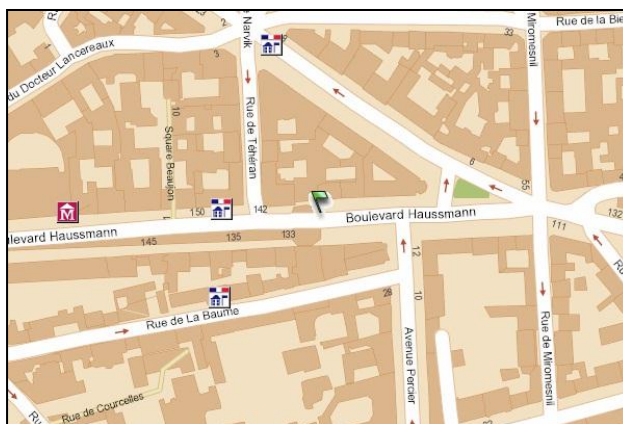

Adagio Paris Haussmann Residence
129-131 Boulevard Haussmann
75008 Paris

Tel.: +33 (0) 1 56 88 61 00
Metro : Miromesnil (line 9)

Emergency Contact Numbers
Paris Haussmann: +33 (0) 1 56 88 61 00
ACCORD: +33 (0) 6 73 58 31 68

Residence Details

The Adagio Paris Haussmann residence enjoys a sought-after location close the business centers of the Opéra neighborhood as well as famous tourist attractions such as the Champs-Élysées. It offers 53 studios for 1- 2 persons and 2-room apartments for 2-4 people. Private undercover parking nearby is also available upon request. The use of the Bodybuilding equipment of the Adagio Opera is available (free of charge). This residence is offered on a self-catered basis so meals are not included but facilities are available.

WIFI access in the rooms (free of charge).

Reception Opening Hours

Open 24 hours

How to get to ACCORD School

Take the metro line 9 from Miromesnil towards Mairie de Montreuil. Take the exit Rue Rougement and head east along Boulevard Poissonnière until you reach the school.

Accès internet WIFI dans les appartements et dans les parties communes.

Horaires d'Ouverture

Ouvert 24 heures sur 24

Trajet jusqu'à l'école ACCORD

Prenez le métro ligne 9 à Miromesnil (direction Mairie de Montreuil) jusqu'à la station Grands Boulevards (sortie Rue Rougemont).