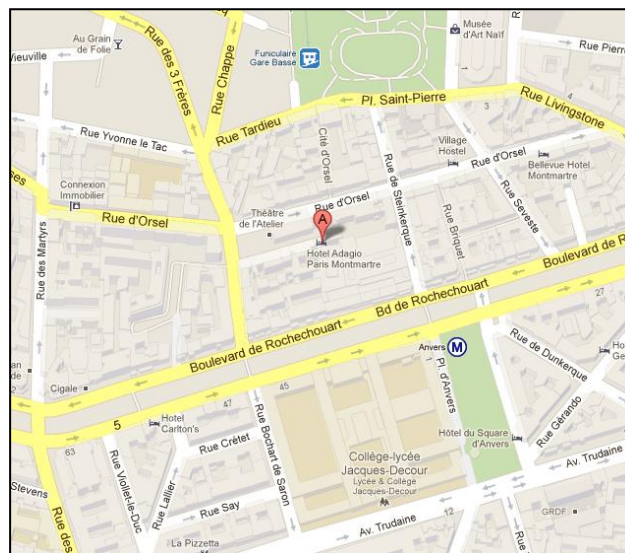

Adagio Paris Montmartre Residence  
10 Place Charles Dullin  
75018 Paris

Tel.: +33 (0) 1 42 57 14 55  
Metro : Anvers (line 2)

## Emergency Contact Numbers

**Paris Montmartre: +33 (0) 1 42 57 14 55**

**ACCORD: +33 (0) 6 73 58 31 68**

At the foot of the Sacre Coeur Basilica, the Adagio Paris Montmartre is located on Place du Theatre de l'Atelier, a few steps from Place du Tertre and Rue des Abbesses. This residence offers WIFI access throughout, and even an internal garden, making it an ideal place to stay in the heart of the Montmartre of painters and artists. Private undercover parking is also available upon request. This residence is offered on a self-catered basis so meals are not included but facilities are available.

## How to get to ACCORD School

Take the metro line 2 from Anvers towards Nation and alight at Barbès Rochechouart. Then take line 4 towards Porte d'Orléans as far as Strasbourg Saint-Denis from where you may decide to take a three minute walk to the school.

Alternatively, take line 9 towards Pont de Sèvres as far as Grands Boulevards. Take the exit Rue Rougement (exit n°6), you are in front of the school.

**ACCORD, 14, Boulevard Poissonnière, 75009 PARIS**  
Metro : Grands Boulevards