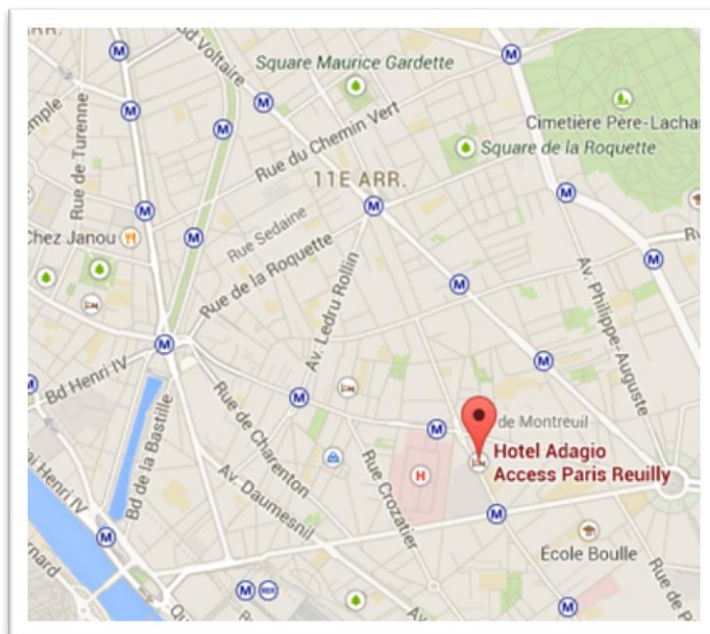

Adagio Access Paris Reuilly Residence
13 rue de Reuilly
75012 Paris
Tel.: +33 (0)1 55 26 32 00
Métro : ligne 8

Numéros d'urgence
Reuilly : +33 (0)1 55 26 32 00
ACCORD : +33 (0) 6 73 58 31 68

Informations sur la Résidence

L'Adagio Access Paris Reuilly vous accueille dans le 12ème arrondissement de Paris. En plein cœur de Paris, à proximité de la place de la Bastille et de la Gare de Lyon.

Un aparthotel entièrement neuf. Chaque appartement est équipé pour vivre immédiatement (salon, cuisine, salle de bains...) et dispose de : sèche-serviettes, télévision avec chaînes internationales, climatisation, téléphone et accès Internet WIFI gratuit.

En prêt à la réception (selon disponibilité) : sèche-cheveux, fer et planche à repasser, aspirateur.

Horaires d'Ouverture

Du Lundi au Vendredi : 07H00 – 21H00

Week-end et jours fériés : 7H30 – 12H et 14H – 18H

En dehors des horaires d'ouverture, il y a un code à composer sur le digicode de la porte d'entrée située à gauche.

Une fois à l'intérieur de la résidence, il y a également un code à composer sur le coffre-fort situé dans le mur.

A l'intérieur du coffre, vous trouverez une enveloppe à votre nom contenant les cartes d'accès à votre appartement.

Les codes vous seront communiqués lors de la confirmation de votre réservation.

Trajet jusqu'à l'école ACCORD

Prenez le métro ligne 8 à Faïdherbe-Chaligny direction Balard jusqu'à Grands Boulevards. Sortez de la station (sortie n° 6) direction Rue Rougemont et prenez le Boulevard Poissonnière. L'école se trouve au pied de la station.

ACCORD, 14 Boulevard Poissonnière, 75009 PARIS
Métro : Grands Boulevards
Tél : +33 (0) 1 55 33 52 33 Fax : + 33 (0) 1 55 33 52 34

L'école ACCORD vous souhaite un bon séjour à Paris!