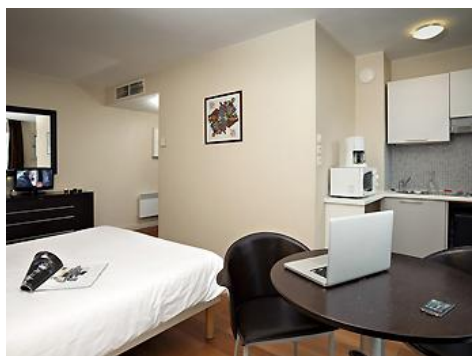

Opening Times

24/7

How to get to ACCORD School

Take the metro line 10 at the station Avenue Emile Zola (towards Gare d'Austerlitz) till the station Sèvres Babylone. At Sèvres Babylone, change for the line 12 (towards Mairie d'Issy) and get off at the station Corentin Celton. Cross the main road (MC Donald restaurant on your right hand-side), go straight on in the direction of Mairie d'Issy. Take the second street on your right (Rue Victor Hugo) for around 200 meters until you reach the campus St Nicolas.

ACCORD, 19, Rue Victor-Hugo, 92130 Issy-Les-Moulineaux
Metro: Corentin-Celton

Tel: +33 (0) 1 55 33 52 33 Fax: + 33 (0) 1 55 33 52 34

Everyone at ACCORD School hopes you have a great time in Paris!